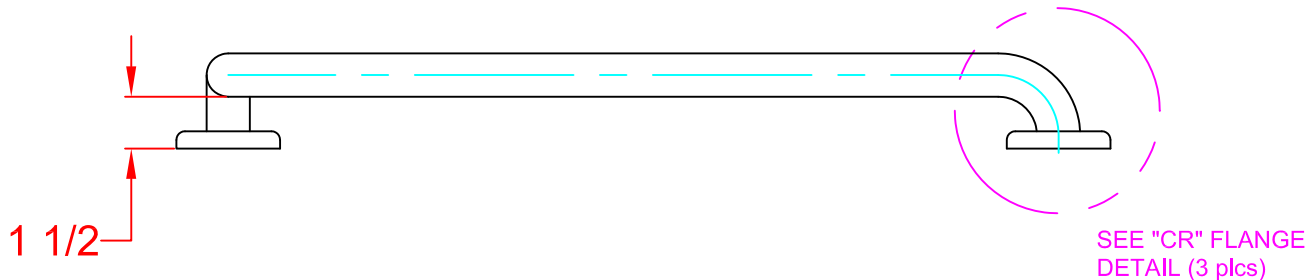

SEACHROME

Seachrome Corporation
1906 East Dominguez Street
Long Beach, California 90810
Phone: (800) 955-2476
Fax: (800) 444-3380

Description:

GSVL-240240-QCR
24" x 24" LH Vertical Angle Bar
(Satin Stainless Finish)

Customer:

Customer Part #

12-19-2017

This drawing and the information contained herein is proprietary to Seachrome Corp. and shall not be reproduced, copied or disclosed in whole, or part, or used for manufacturing or for any other purpose without the written permission of Seachrome Corporation.

Hardware Package Includes:
(9) #10 x 2-1/2" Phillips Pan Head
Sheet Metal Screw