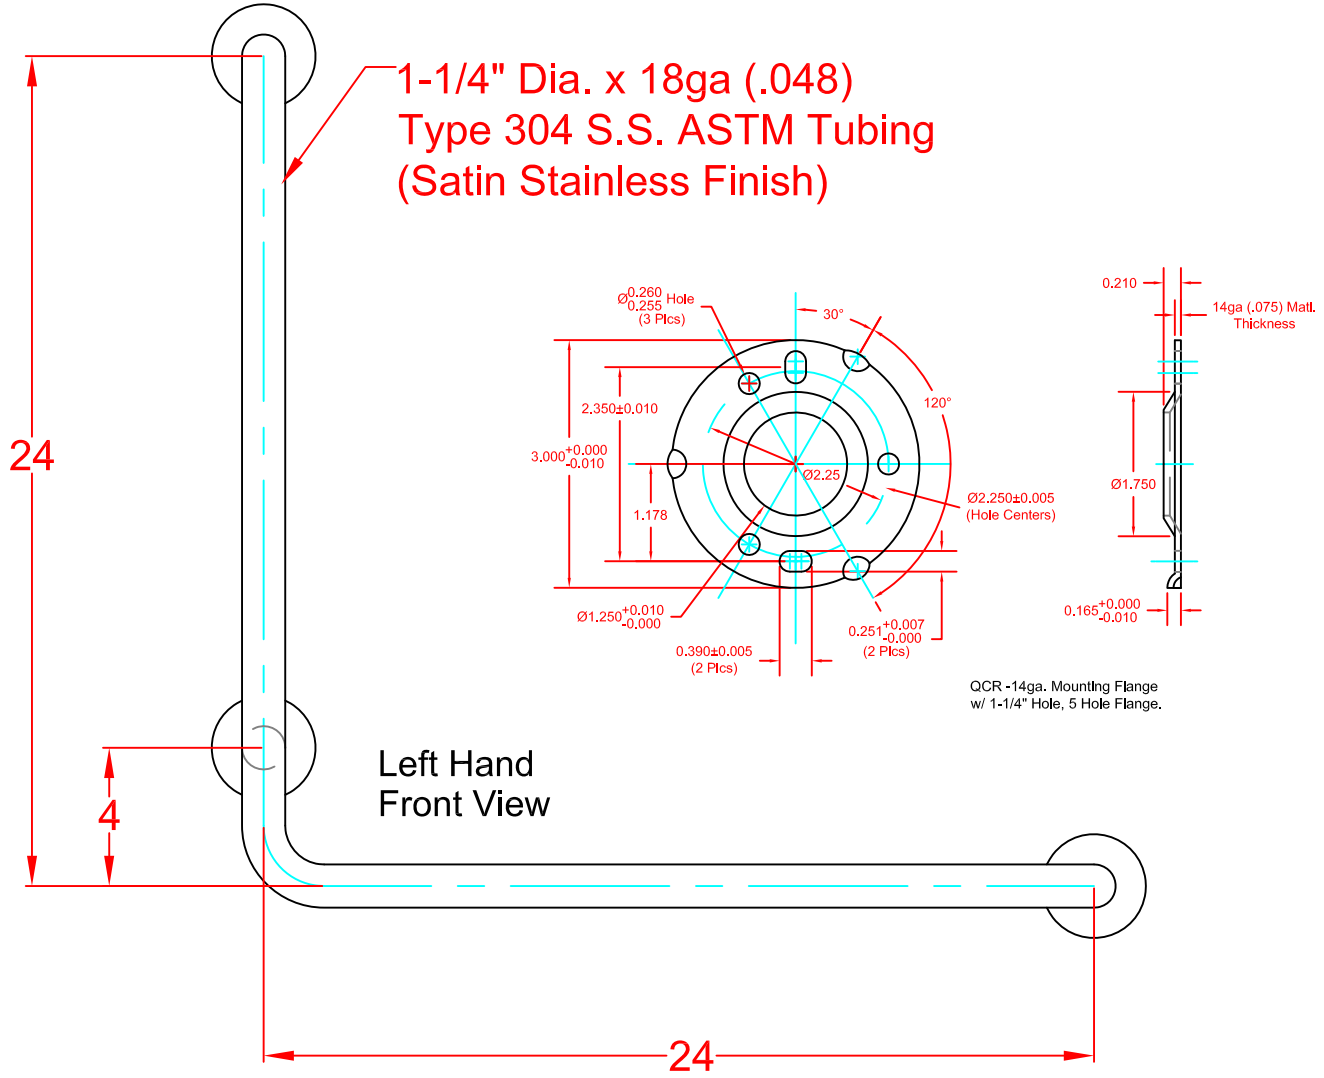

SEACHROME

Seachrome Corporation
1906 East Dominguez Street
Long Beach, California 90810
Phone: (800) 955-2476
Fax: (800) 444-3380

Description:

GSVL-240240-QCR
24" x 24" LH Vertical Angle Bar
(Satin Stainless Finish)

Customer:

Customer Part #

12-19-2017

This drawing and the information contained herein is proprietary to Seachrome Corp. and shall not be reproduced, copied or disclosed in whole, or part, or used for manufacturing or for any other purpose without the written permission of Seachrome Corporation.

Hardware Package Includes:
(9) #10 x 2-1/2" Phillips Pan Head
Sheet Metal Screw