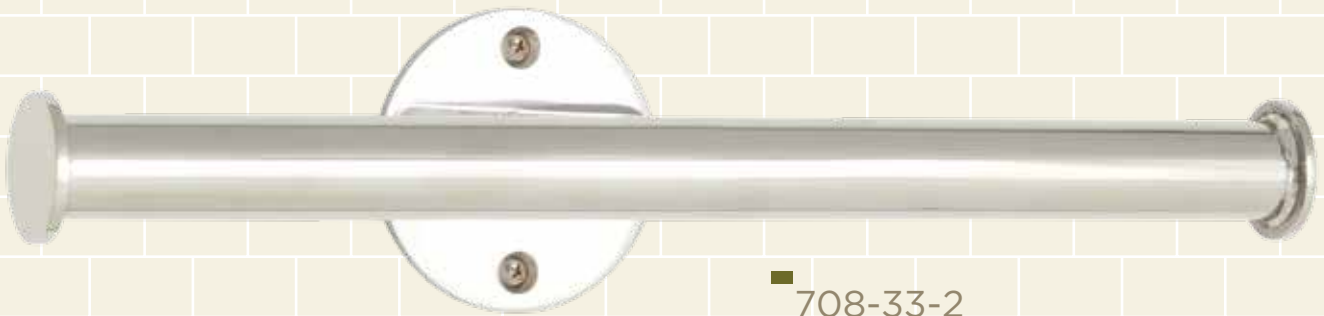

708-33-2
Double Euro Paper Holder