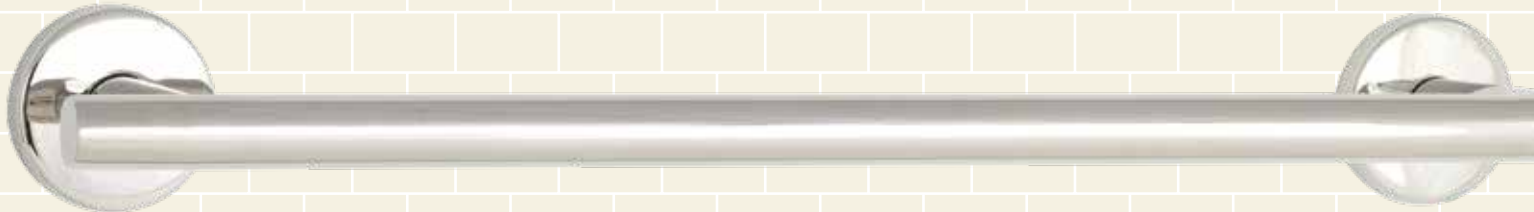

- 2 1/2" round concealed flanges
- 7/8" round post
- 7/8" round crosspiece
- available in decorative step flanges

711-35
Rectangular Tissue
Holder/Towel Ring

711-41
Double Robe Hook

711-2018
18" Towel Bar Set