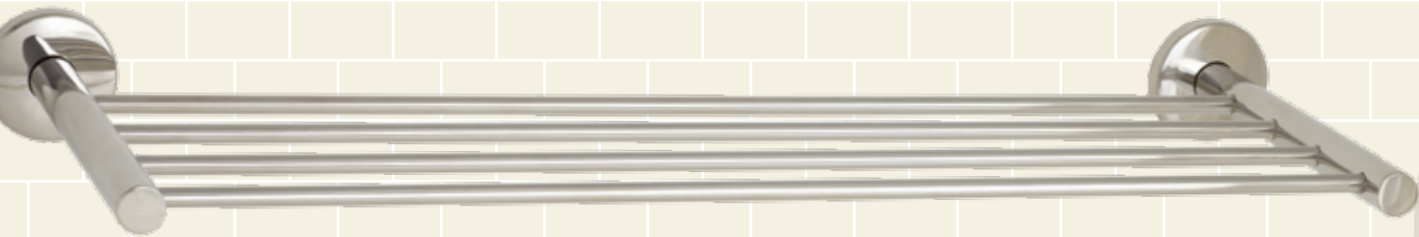

701-8024
24" Towel Shelf