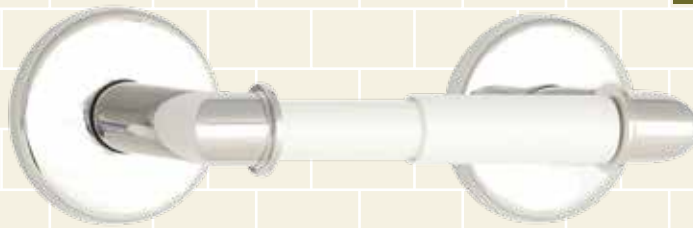

703 SERIES SPECIFICATIONS:

- 2 1/2" round concealed flanges
- 1" round post
- 1" round crosspiece
- available in decorative step flanges

703-14
Door Bumper/Coat Hanger

703-13
Door Bumper

703-40
Single Robe Hook