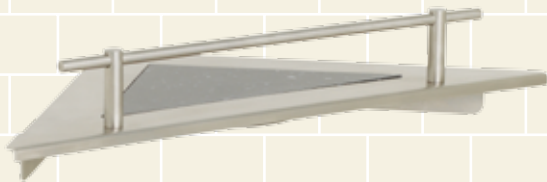

GSS-240-QP3
Traditional Bar with Halo Flanges

GSS-240-QP1
Traditional Bar with Bevel Flanges

GSS-240-QP6
Traditional Bar with Hexagon Flanges

ACCESSORIES

W-SC300-0808-PS
Corner Shower Shelf with Rail

W-SCR1205-PS
Rectangular Sundries Shelf with Rail