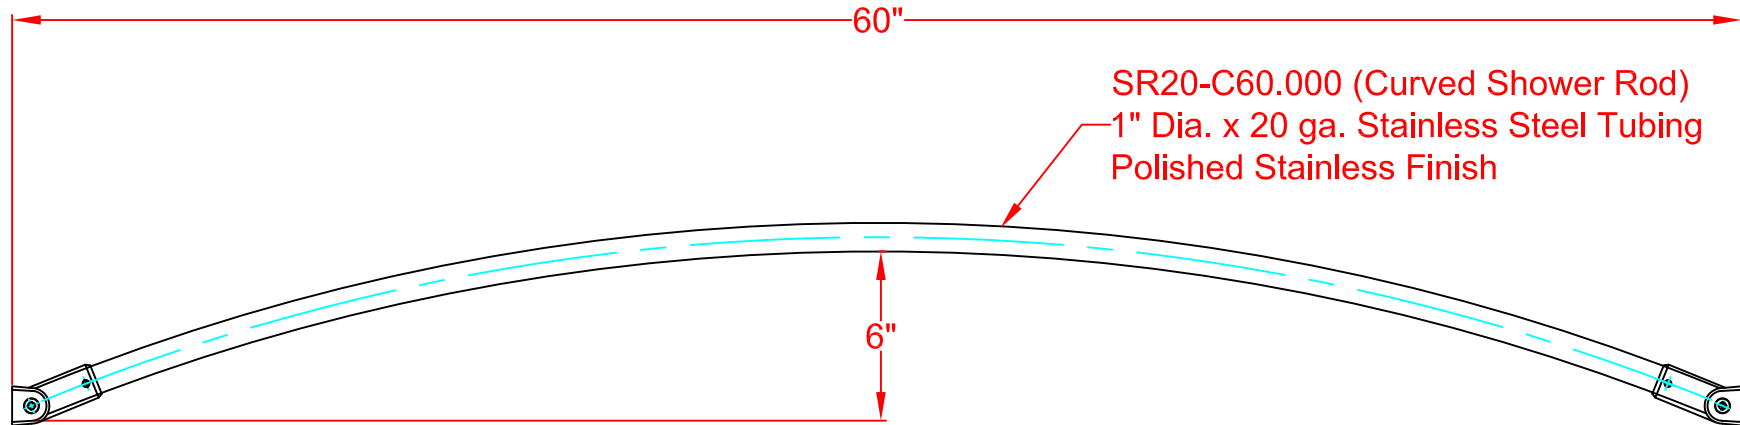

SEACHROME

Seachrome Corporation
1906 East Dominguez Street
Long Beach, California 90810
Phone: (800) 955-2476
Fax: (800) 444-3380

Description:

SRSCF-B60BS6
1" O.D. x 20ga. Stainless Steel
(Polished Stainless/Chrome Finish)

Customer:

Customer Part #

01-28-2016

This drawing and the information contained herein is proprietary to Seachrome Corp. and shall not be reproduced, copied or disclosed in whole, or part, or used for manufacturing or for any other purpose without the written permission of Seachrome Corporation.