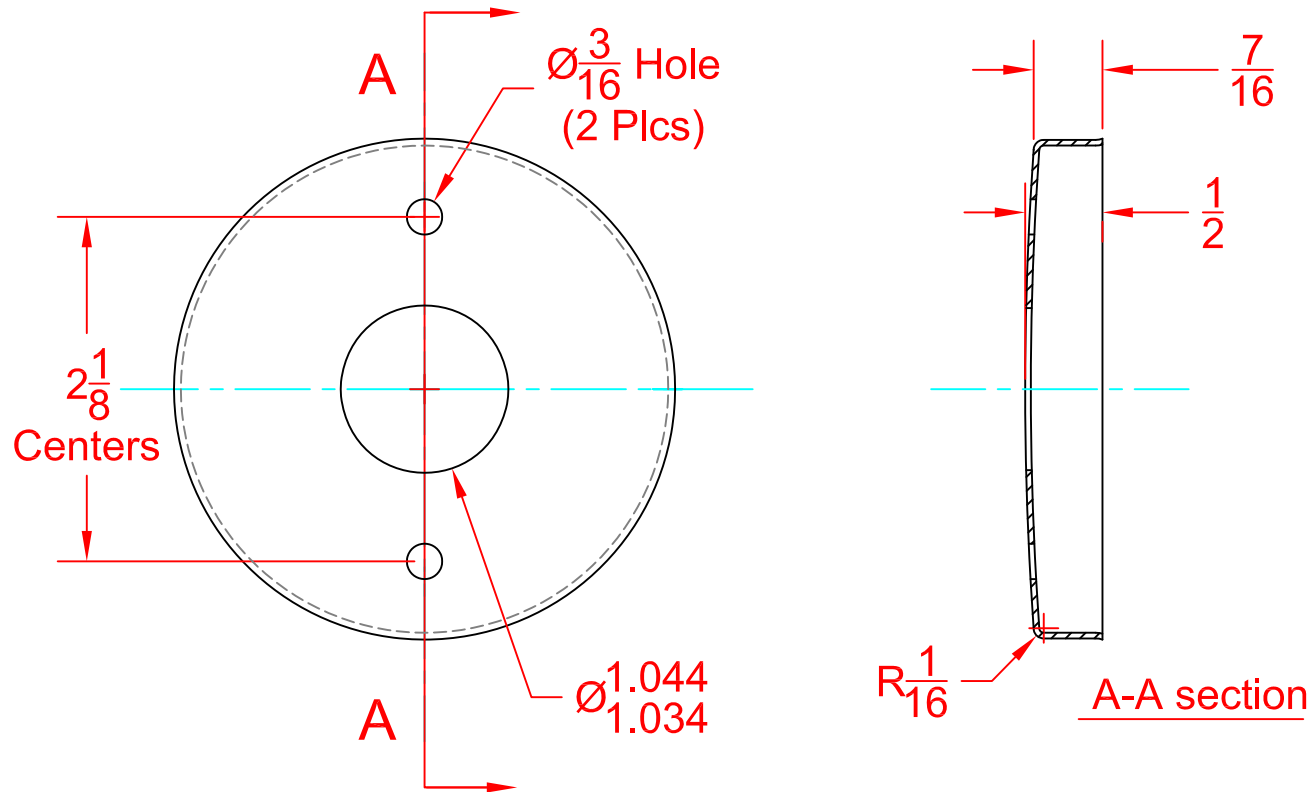

SEACHROME

Seachrome Corporation
1906 East Dominguez Street
Long Beach, California 90810
Phone: (800) 955-2476
Fax: (800) 444-3380

Description:

SRF-510 (Shower Rod Flange Cover)
22ga. (.030) Stainless Steel
Satin Stainless Finish

Customer:

Customer Part #

06-16-2014

This drawing and the information contained herein is proprietary to Seachrome Corp. and shall not be reproduced, copied or disclosed in whole, or part, or used for manufacturing or for any other purpose without the written permission of Seachrome Corporation.