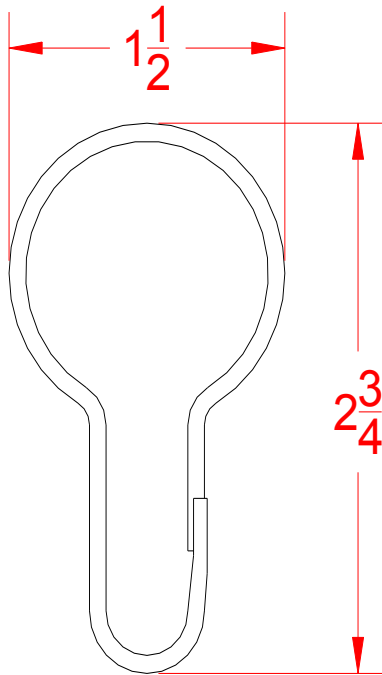

**SEACHROME**

1906 East Dominguez Street  
Long Beach, California 90810  
Phone: (800) 955-2476  
Fax: (800) 444-3380

**Curtain Rings**

**Part No.**

SRC-100-SS

**SPEC SHEET**

SRC-100-SS Curtain Ring  
Unit is constructed of 304  
Stainless Steel Wire.

Ring attaches similar to a  
safety pin.