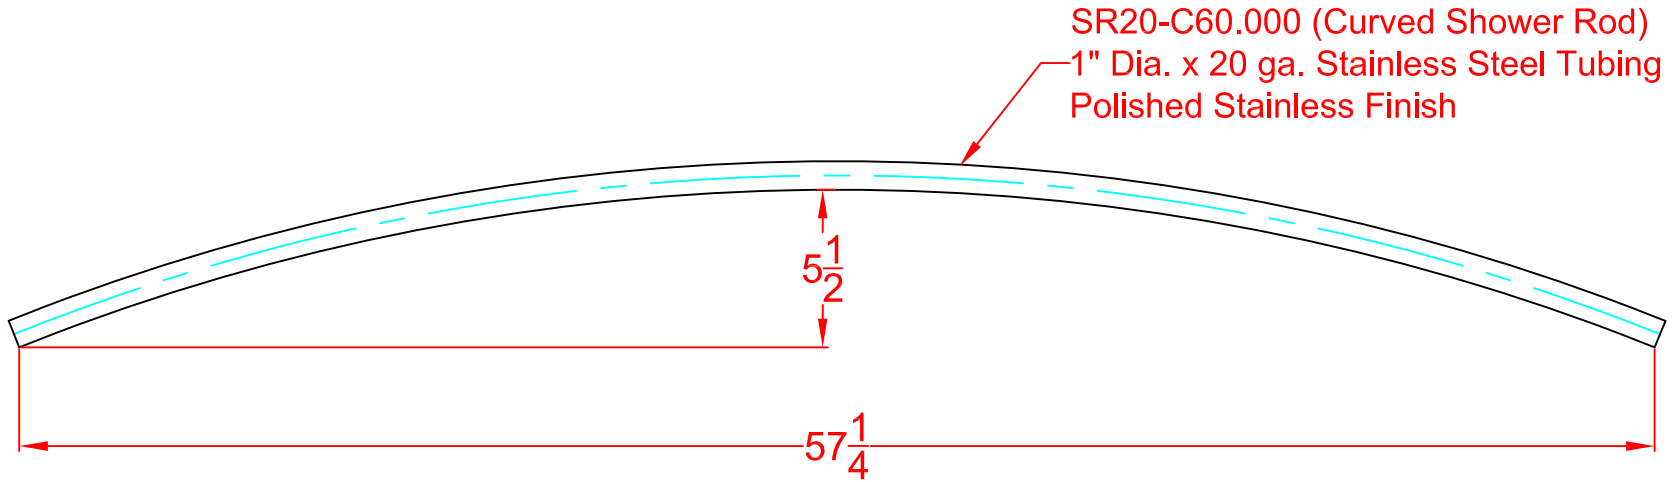

SEACHROME

Seachrome Corporation
1906 East Dominguez Street
Long Beach, California 90810
Phone: (800) 955-2476
Fax: (800) 444-3380

Description:

SR20-C60.000-PS
1" O.D. x 20ga. Stainless Steel
(Polished Stainless Finish)

Customer:

Customer Part #

06-29-2015

This drawing and the information contained herein is proprietary to Seachrome Corp. and shall not be reproduced, copied or disclosed in whole, or part, or used for manufacturing or for any other purpose without the written permission of Seachrome Corporation.