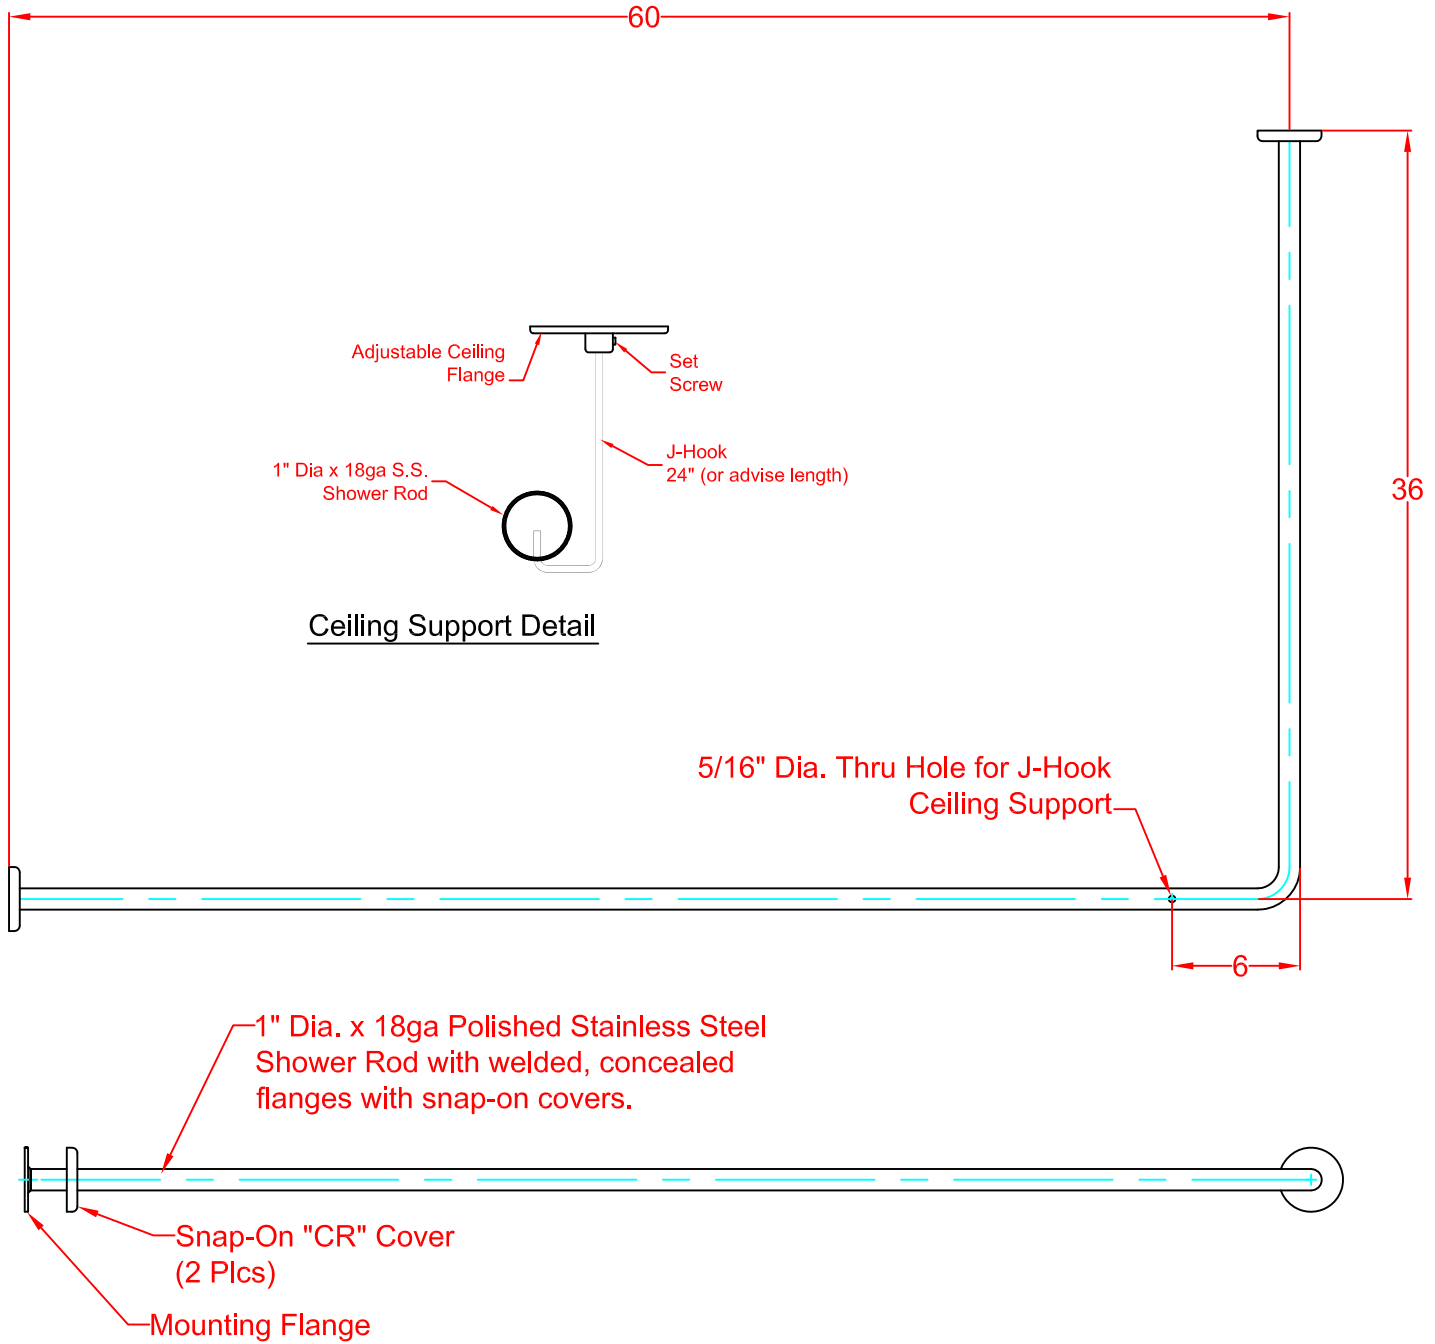

SEACHROME

Seachrome Corporation
1906 East Dominguez Street
Long Beach, California 90810
Phone: (800) 955-2476
Fax: (800) 444-3380

Description:

SR18-L6036-PS
L-SHAPED SHOWER ROD
(SR18-L Series - 1" O.D.)
(Polished Stainless Finish)

Customer:

Customer Part #

07-01-2015

This drawing and the information contained herein is proprietary to Seachrome Corp. and shall not be reproduced, copied or disclosed in whole, or part, or used for manufacturing or for any other purpose without the written permission of Seachrome Corporation.