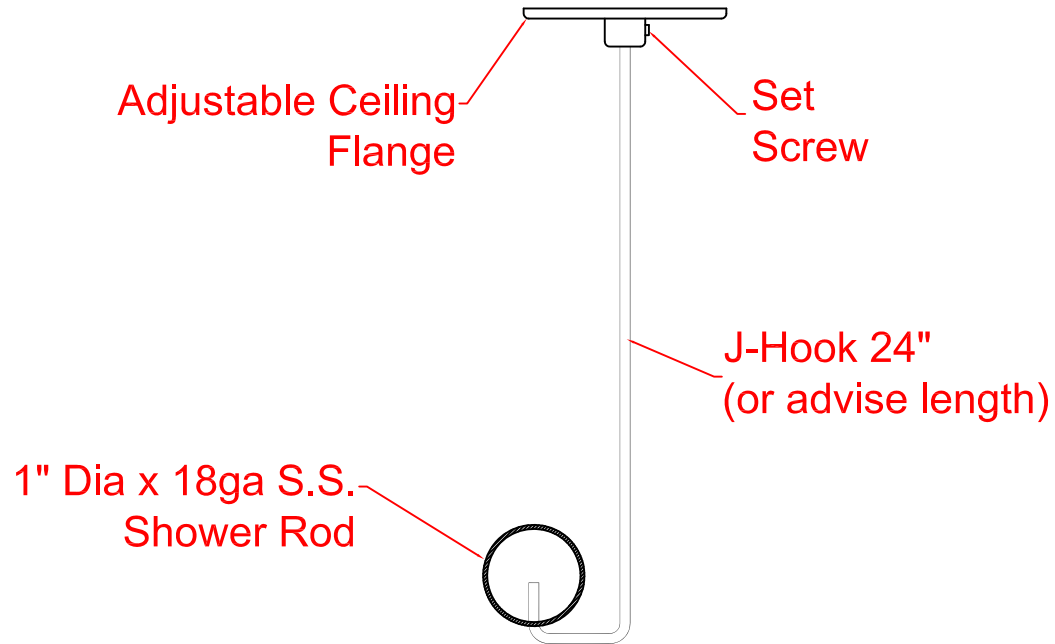

SEACHROME

Seachrome Corporation
1906 East Dominguez Street
Long Beach, California 90810
Phone: (800) 955-2476
Fax: (800) 444-3380

Description:

SR-CSJ24
24" Ceiling Support
Finish: Satin Stainless

Customer:

Customer Part #

06-16-2014

Ceiling Support Detail
SR-CSJ24

This drawing and the information contained herein is proprietary to Seachrome Corp. and shall not be reproduced, copied or disclosed in whole, or part, or used for manufacturing or for any other purpose without the written permission of Seachrome Corporation.