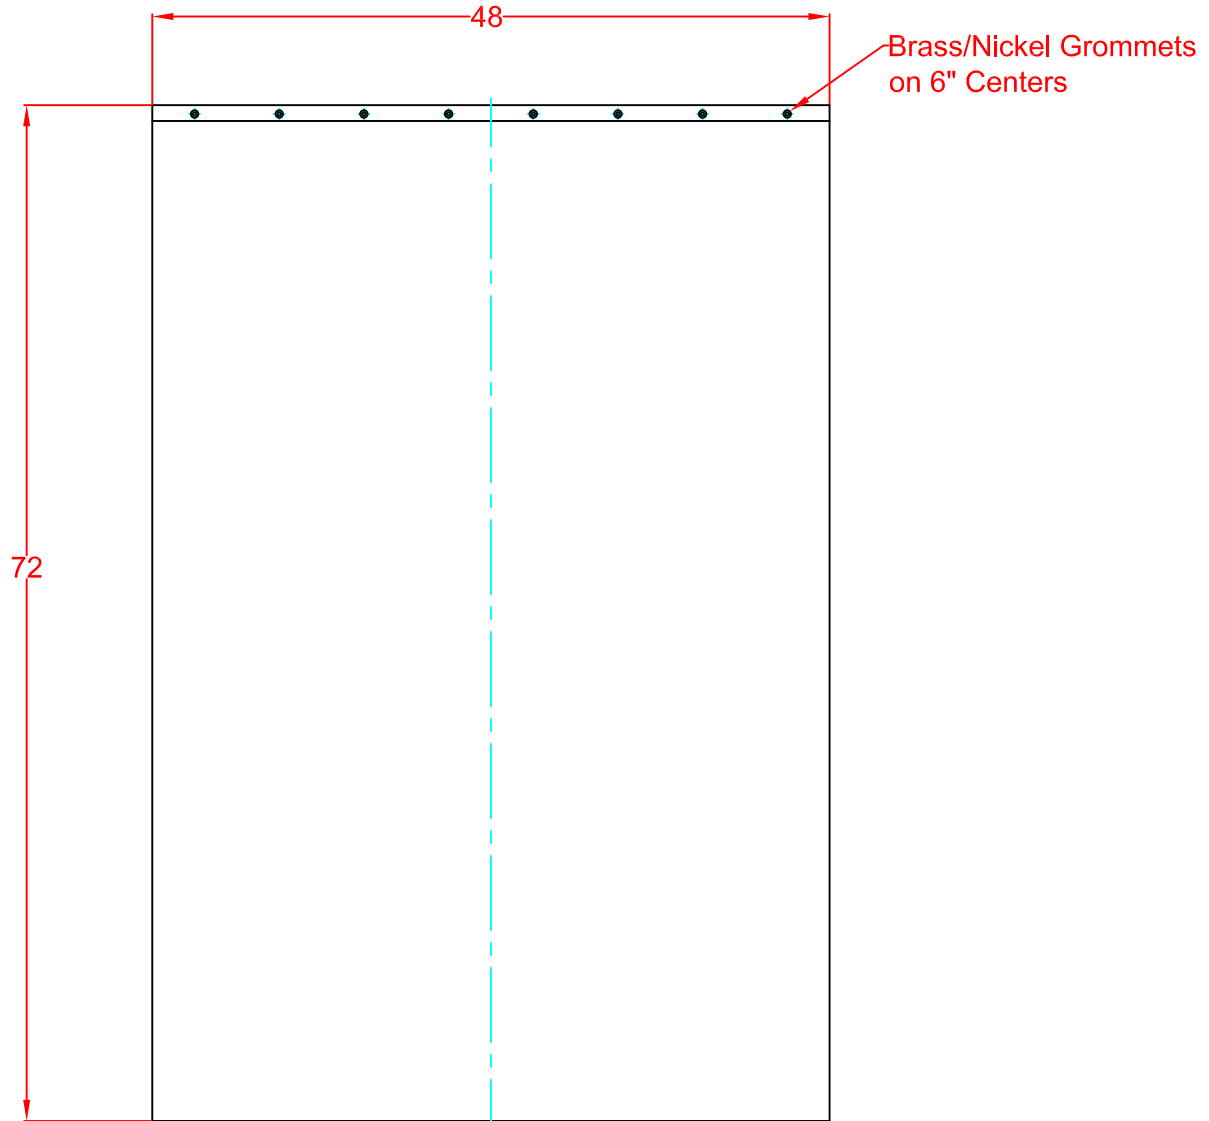

SEACHROME

Seachrome Corporation
1906 East Dominguez Street
Long Beach, California 90810
Phone: (800) 955-2476
Fax: (800) 444-3380

Description:

SHC-H04872-WU
48" x 72" Shower Curtain
Heavy Duty 0.010 White Vinyl

Customer:

Customer Part #

06-13-2014

This drawing and the information contained herein is proprietary to Seachrome Corp. and shall not be reproduced, copied or disclosed in whole, or part, or used for manufacturing or for any other purpose without the written permission of Seachrome Corporation.