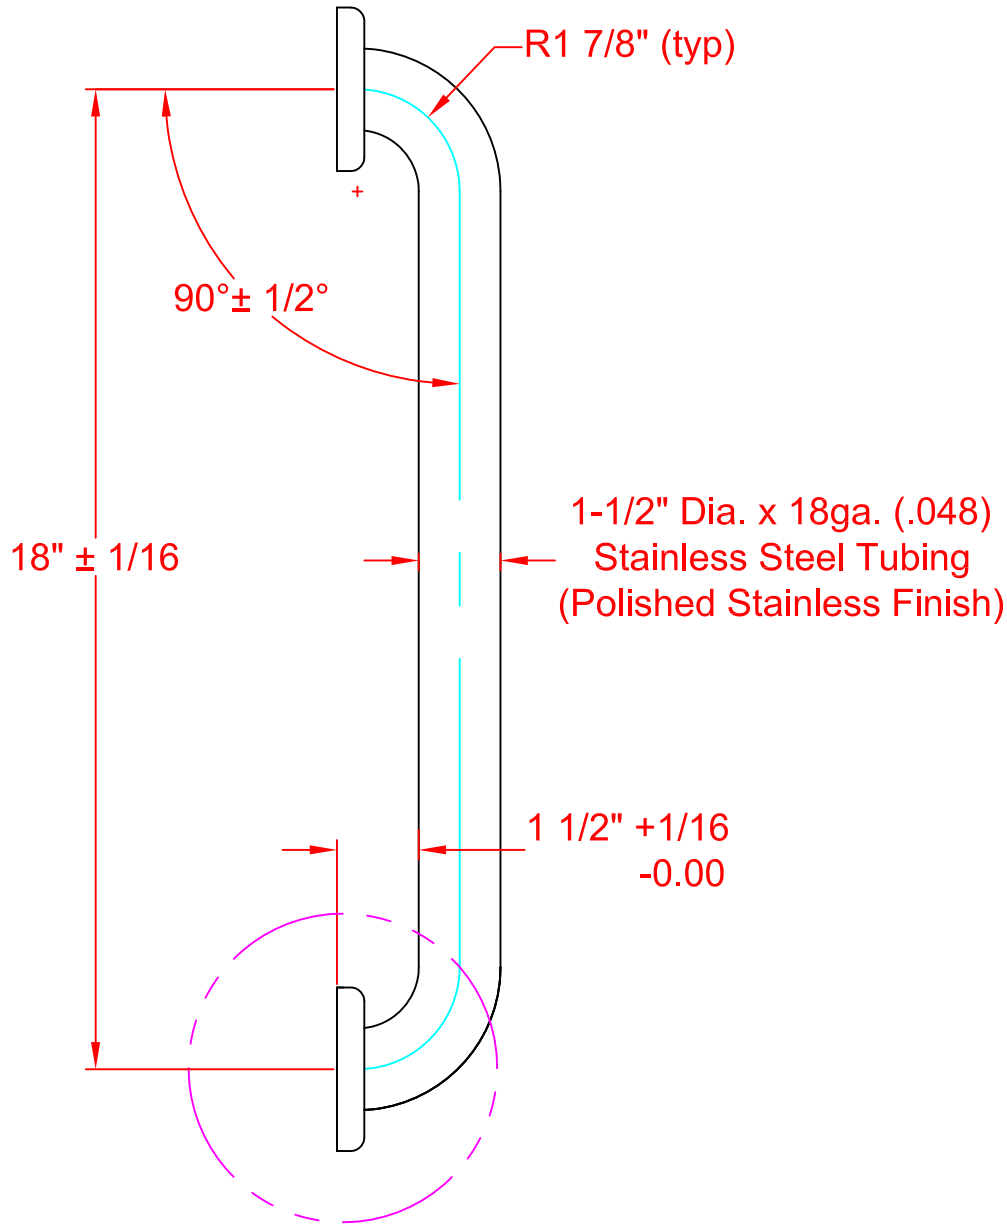

SEACHROME

Seachrome Corporation
1906 East Dominguez Street
Long Beach, California 90810
Phone: (800) 955-2476
Fax: (800) 444-3380

Description:

IGXS-180-HCR
18" Straight Grab Bar
(Polished Stainless Finish)

Customer:

Customer Part #

02-08-2016

See "HCR" Flange Detail

This drawing and the information contained herein is proprietary to Seachrome Corp. and shall not be reproduced, copied or disclosed in whole, or part, or used for manufacturing or for any other purpose without the written permission of Seachrome Corporation.

HCR -14ga. Mounting Flange
w/ 1-1/2" Hole, 5 Hole Flange.