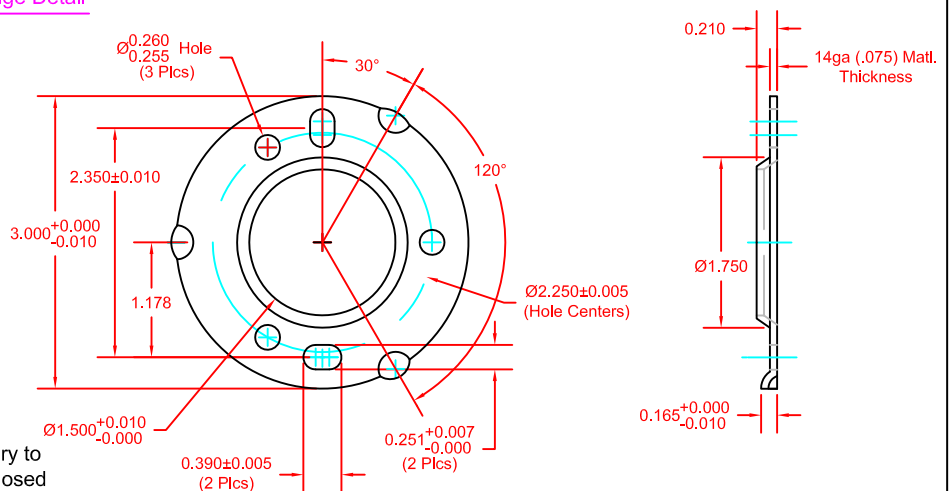

This drawing and the information contained herein is proprietary to Seachrome Corp. and shall not be reproduced, copied or disclosed in whole, or part, or used for manufacturing or for any other purpose without the written permission of Seachrome Corporation.

HCR -14ga. Mounting Flange
w/ 1-1/2" Hole, 5 Hole Flange.