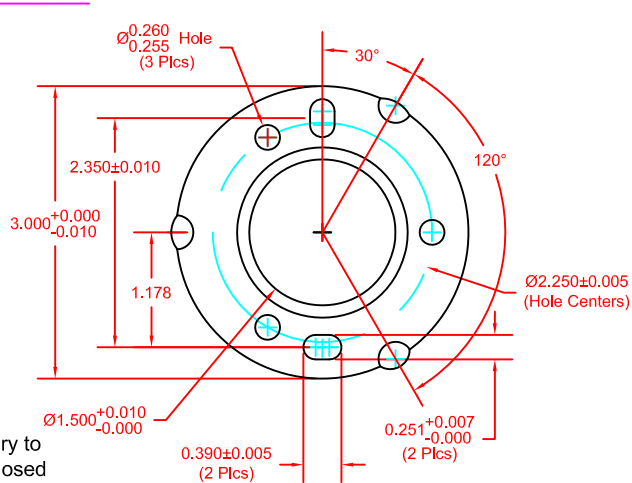

SEACHROME

Seachrome Corporation
1906 East Dominguez Street
Long Beach, California 90810
Phone: (800) 955-2476
Fax: (800) 444-3380

Description:

IGSS-180-HCR
18" Straight Grab Bar
(Satin Stainless Finish)

Customer:

Customer Part #

02-08-2016

This drawing and the information contained herein is proprietary to Seachrome Corp. and shall not be reproduced, copied or disclosed in whole, or part, or used for manufacturing or for any other purpose without the written permission of Seachrome Corporation.

HCR -14ga. Mounting Flange
w/ 1-1/2" Hole, 5 Hole Flange.