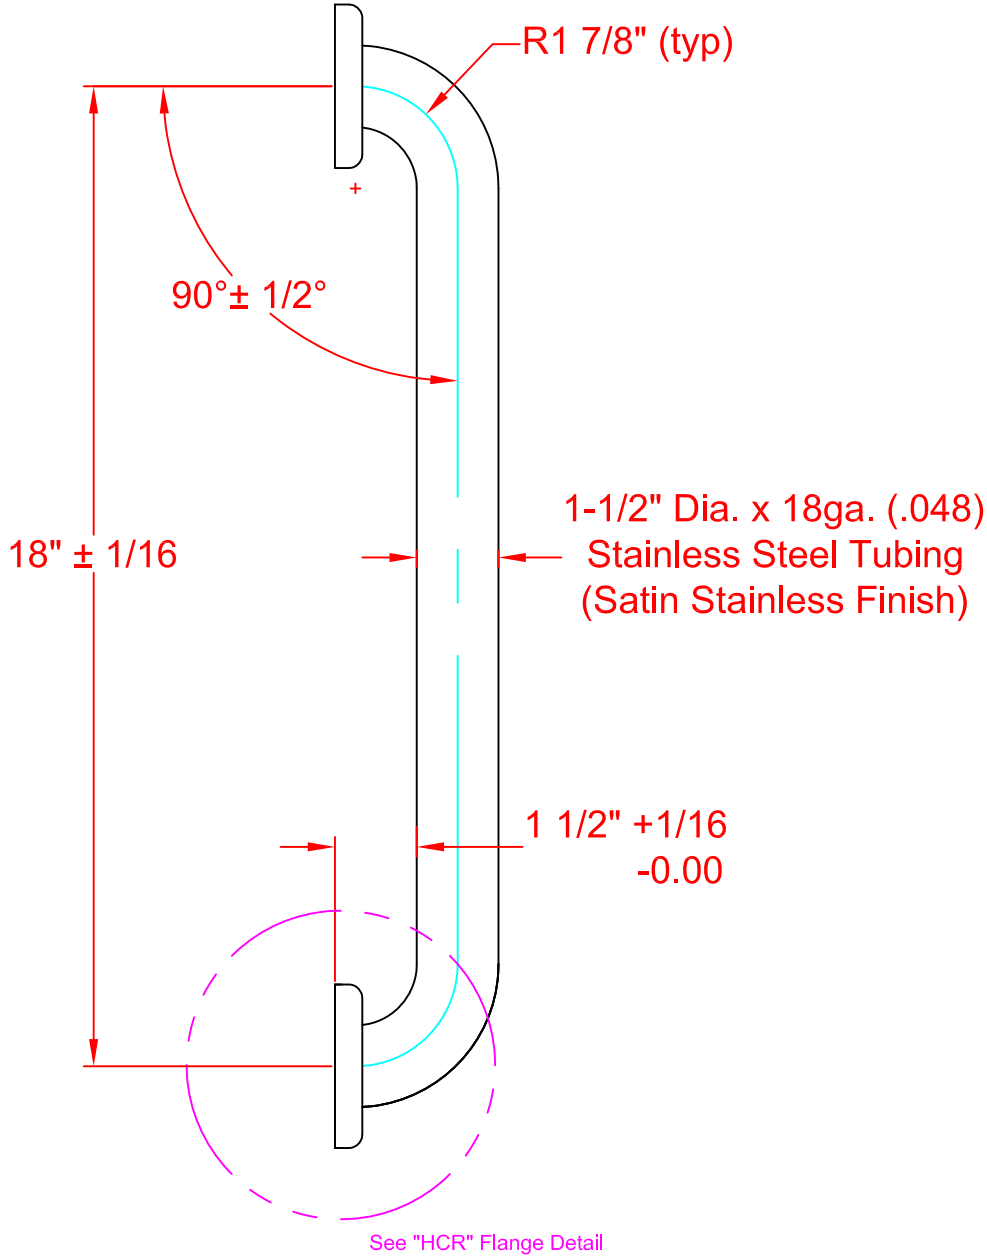

SEACHROME

Seachrome Corporation
1906 East Dominguez Street
Long Beach, California 90810
Phone: (800) 955-2476
Fax: (800) 444-3380

Description:

IGSS-180-HCR
18" Straight Grab Bar
(Satin Stainless Finish)

Customer:

Customer Part #

02-08-2016

This drawing and the information contained herein is proprietary to Seachrome Corp. and shall not be reproduced, copied or disclosed in whole, or part, or used for manufacturing or for any other purpose without the written permission of Seachrome Corporation.

HCR -14ga. Mounting Flange
w/ 1-1/2" Hole, 5 Hole Flange.