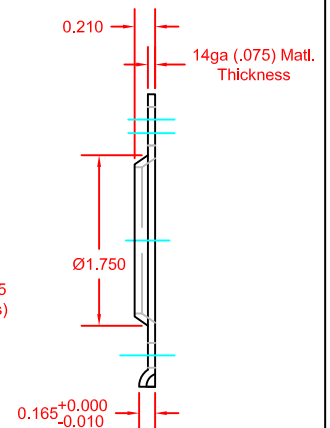

SEACHROME

Seachrome Corporation
1906 East Dominguez Street
Long Beach, California 90810
Phone: (800) 955-2476
Fax: (800) 444-3380

Description:

IGSS-180-HCR
18" Straight Grab Bar
(Satin Stainless Finish)

Customer:

Customer Part #

02-08-2016

This drawing and the information contained herein is proprietary to Seachrome Corp. and shall not be reproduced, copied or disclosed in whole, or part, or used for manufacturing or for any other purpose without the written permission of Seachrome Corporation.

HCR -14ga. Mounting Flange
w/ 1-1/2" Hole, 5 Hole Flange.