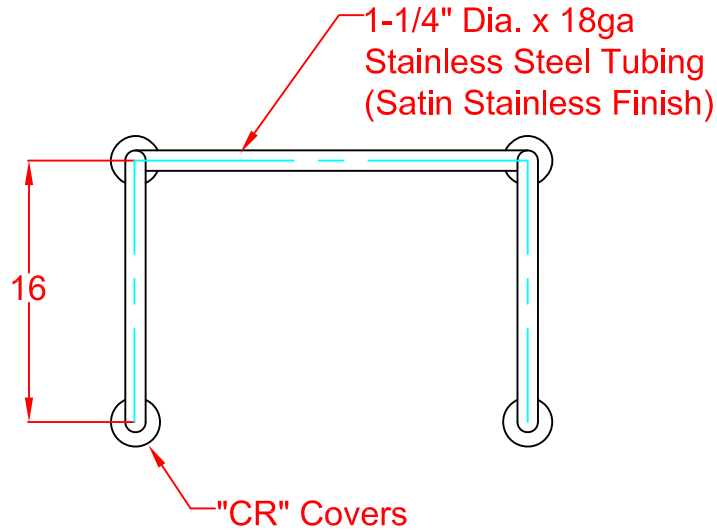

SEACHROME

Seachrome Corporation
1906 East Dominguez Street
Long Beach, California 90810
Phone: (800) 955-2476
Fax: (800) 444-3380

Description:

GSWW-240240-QCR
24" x 24" Wall to Wall Straddle Bar

Customer:

Customer Part #

05-14-2014

This drawing and the information contained herein is proprietary to Seachrome Corp. and shall not be reproduced, copied or disclosed in whole, or part, or used for manufacturing or for any other purpose without the written permission of Seachrome Corporation.