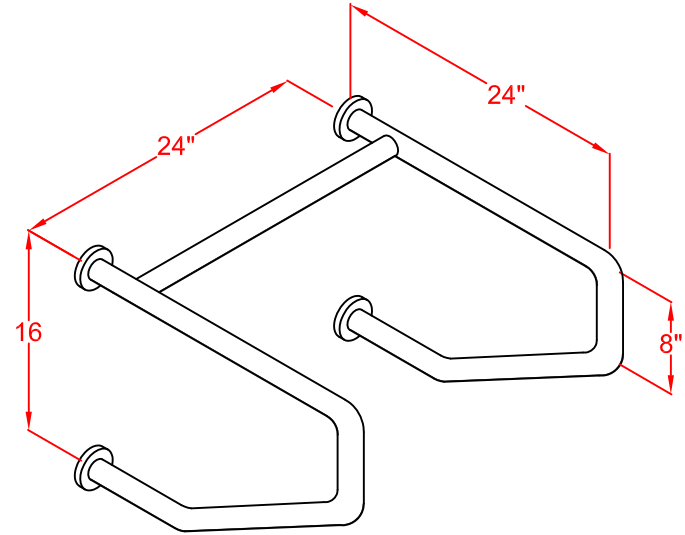

SEACHROME

Seachrome Corporation
1906 East Dominguez Street
Long Beach, California 90810
Phone: (800) 955-2476
Fax: (800) 444-3380

Description:

GSWW-240240-QCR
24" x 24" Wall to Wall Straddle Bar

Customer:

Customer Part #

05-14-2014

This drawing and the information contained herein is proprietary to Seachrome Corp. and shall not be reproduced, copied or disclosed in whole, or part, or used for manufacturing or for any other purpose without the written permission of Seachrome Corporation.