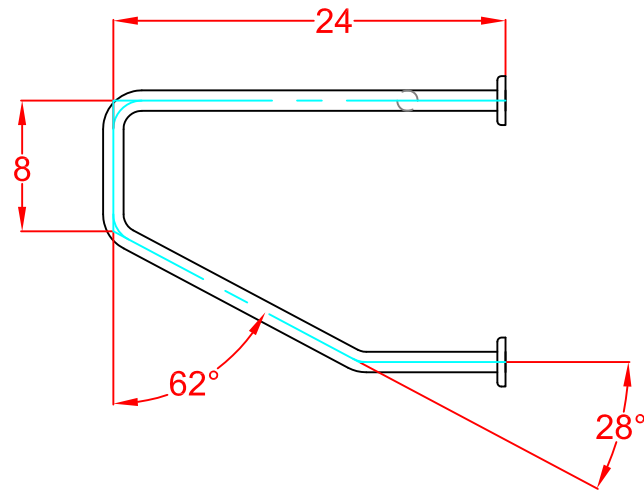

SEACHROME

Seachrome Corporation
1906 East Dominguez Street
Long Beach, California 90810
Phone: (800) 955-2476
Fax: (800) 444-3380

Description:

GSWW-240240-QCR
24" x 24" Wall to Wall Straddle Bar

Customer:

Customer Part #

05-14-2014

This drawing and the information contained herein is proprietary to Seachrome Corp. and shall not be reproduced, copied or disclosed in whole, or part, or used for manufacturing or for any other purpose without the written permission of Seachrome Corporation.