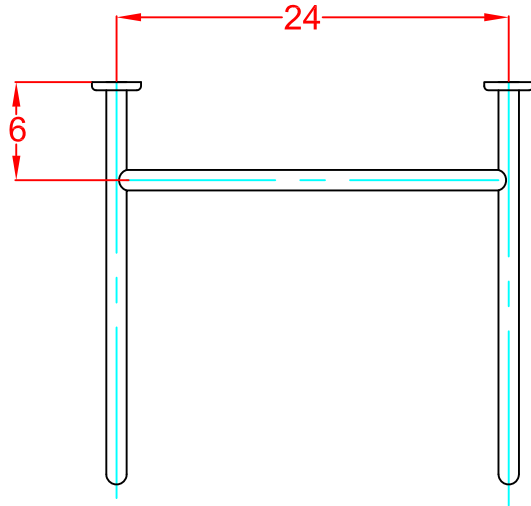

SEACHROME

Seachrome Corporation
1906 East Dominguez Street
Long Beach, California 90810
Phone: (800) 955-2476
Fax: (800) 444-3380

Description:

GSWW-240240-QCR
24" x 24" Wall to Wall Straddle Bar

Customer:

Customer Part #

05-14-2014

This drawing and the information contained herein is proprietary to Seachrome Corp. and shall not be reproduced, copied or disclosed in whole, or part, or used for manufacturing or for any other purpose without the written permission of Seachrome Corporation.