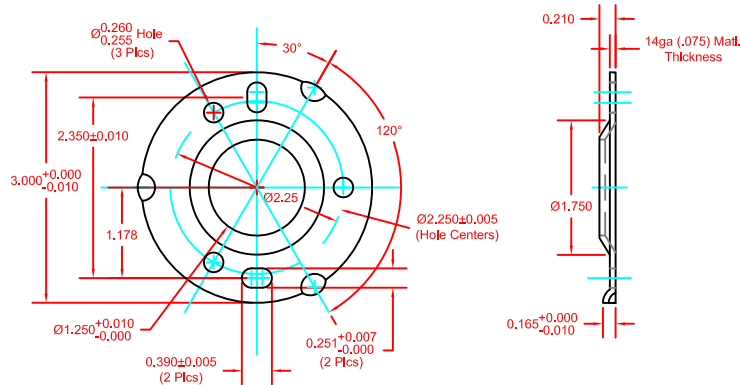

# SEACHROME

Seachrome Corporation  
1906 East Dominguez Street  
Long Beach, California 90810  
Phone: (800) 955-2476  
Fax: (800) 444-3380

Description:

**GSW-330300-QCR**  
**33" x 30" Wall to Floor Bar**  
**(Satin Stainless Finish)**

QCR -14ga. Mounting Flange  
w/ 1-1/4" Hole, 5 Hole Flange.