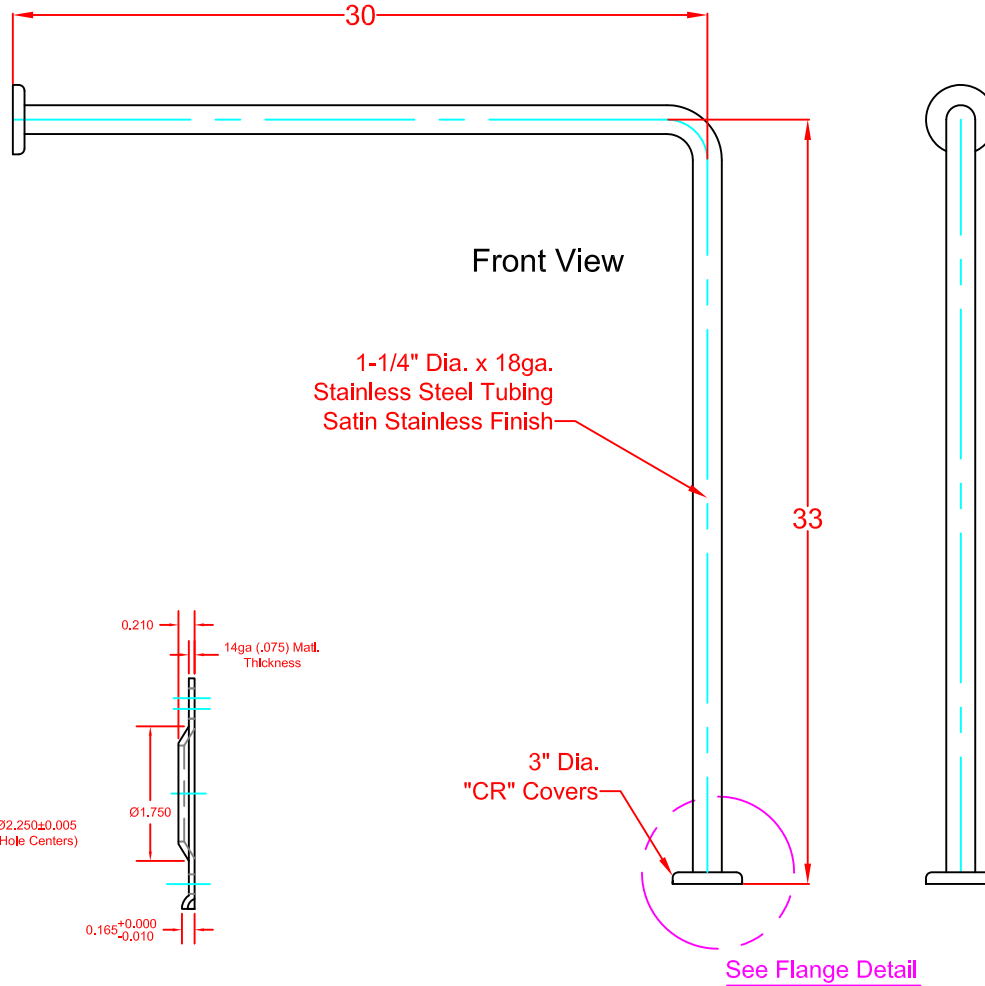

# SEACHROME

Seachrome Corporation  
1906 East Dominguez Street  
Long Beach, California 90810  
Phone: (800) 955-2476  
Fax: (800) 444-3380

Description:

**GSW-330300-QCR**  
**33" x 30" Wall to Floor Bar**  
**(Satin Stainless Finish)**

QCR -14ga. Mounting Flange  
w/ 1-1/4" Hole, 5 Hole Flange.