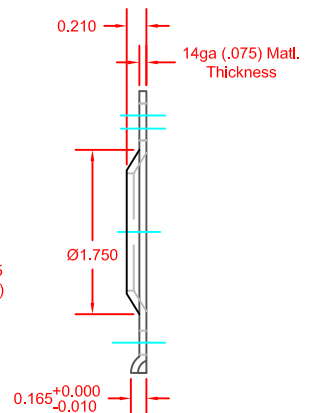

SEACHROME

Seachrome Corporation
1906 East Dominguez Street
Long Beach, California 90810
Phone: (800) 955-2476
Fax: (800) 444-3380

Description:

GSS-180-QCR
18" Straight Grab Bar
Satin Stainless

Customer:

Customer Part #

06-29-2015

This drawing and the information contained herein is proprietary to Seachrome Corp. and shall not be reproduced, copied or disclosed in whole, or part, or used for manufacturing or for any other purpose without the written permission of Seachrome Corporation.

QCR -14ga. Mounting Flange
w/ 1-1/4" Hole, 5 Hole Flange.