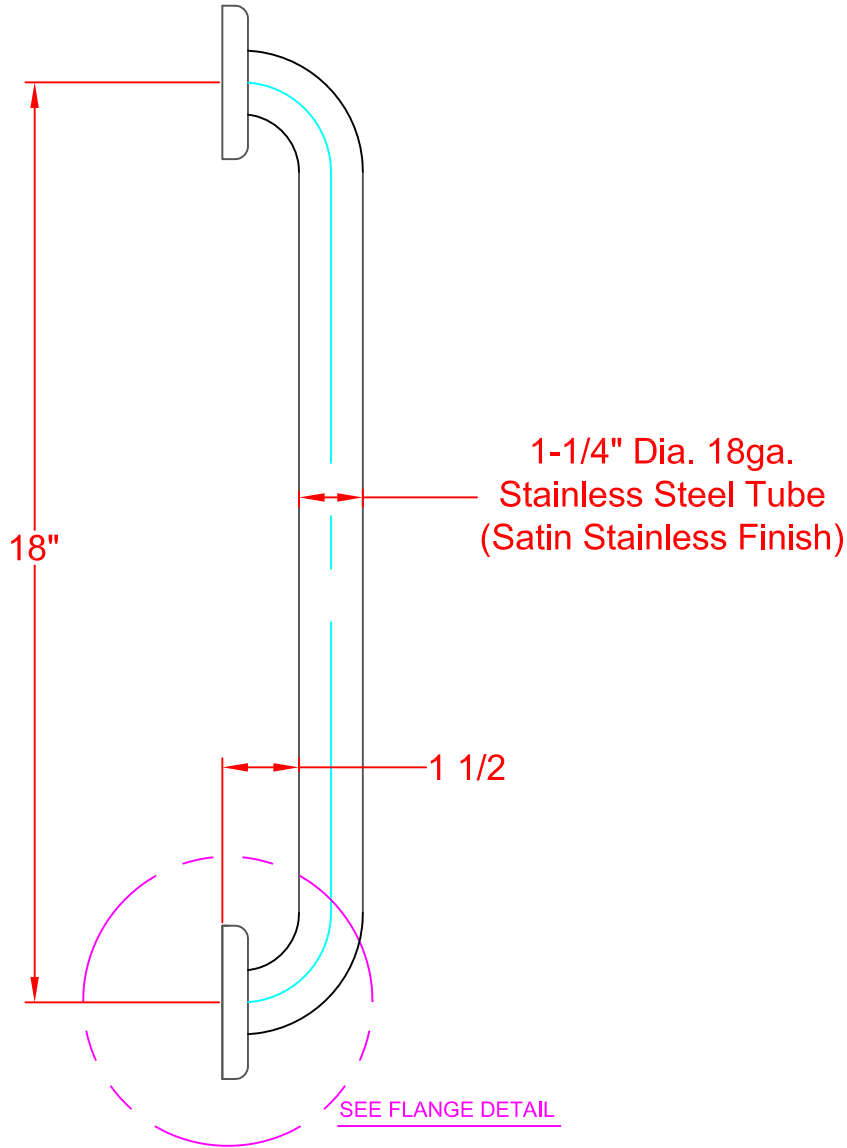

SEACHROME

Seachrome Corporation
1906 East Dominguez Street
Long Beach, California 90810
Phone: (800) 955-2476
Fax: (800) 444-3380

Description:

GSS-180-QCR
18" Straight Grab Bar
Satin Stainless

Customer:

Customer Part #

06-29-2015

This drawing and the information contained herein is proprietary to Seachrome Corp. and shall not be reproduced, copied or disclosed in whole, or part, or used for manufacturing or for any other purpose without the written permission of Seachrome Corporation.

QCR -14ga. Mounting Flange
w/ 1-1/4" Hole, 5 Hole Flange.