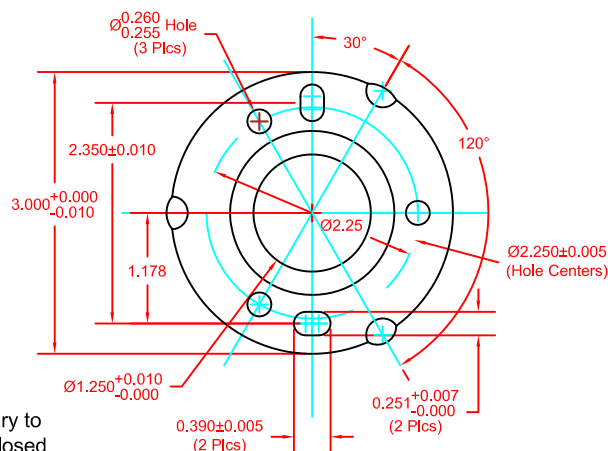

SEACHROME

Seachrome Corporation
1906 East Dominguez Street
Long Beach, California 90810
Phone: (800) 955-2476
Fax: (800) 444-3380

Description:

GSS-180-QCR
18" Straight Grab Bar
Satin Stainless

Customer:

Customer Part #

06-29-2015

This drawing and the information contained herein is proprietary to Seachrome Corp. and shall not be reproduced, copied or disclosed in whole, or part, or used for manufacturing or for any other purpose without the written permission of Seachrome Corporation.

QCR -14ga. Mounting Flange
w/ 1-1/4" Hole, 5 Hole Flange.