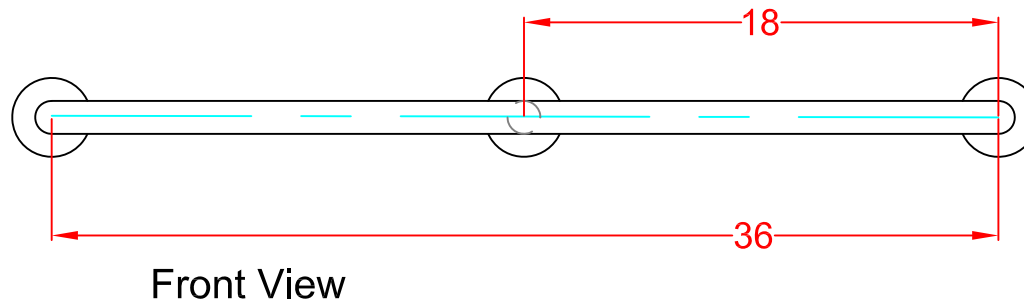

SEACHROME

Seachrome Corporation
1906 East Dominguez Street
Long Beach, California 90810
Phone: (800) 955-2476
Fax: (800) 444-3380

Description:

GSM-360-QCR
Straight Grab Bar
(Satin Stainless)

Customer:

Customer Part #

06-29-2015

This drawing and the information contained herein is proprietary to Seachrome Corp. and shall not be reproduced, copied or disclosed in whole, or part, or used for manufacturing or for any other purpose without the written permission of Seachrome Corporation.