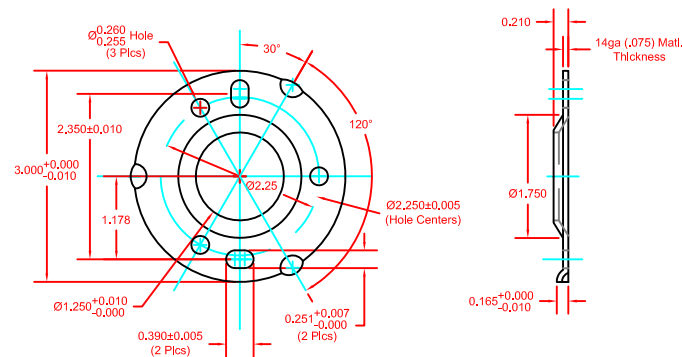

SEACHROME

Seachrome Corporation
1906 East Dominguez Street
Long Beach, California 90810
Phone: (800) 955-2476
Fax: (800) 444-3380

Description:

GSM-360-QCR
Straight Grab Bar
(Satin Stainless)

Customer:

Customer Part #

06-29-2015

This drawing and the information contained herein is proprietary to Seachrome Corp. and shall not be reproduced, copied or disclosed in whole, or part, or used for manufacturing or for any other purpose without the written permission of Seachrome Corporation.