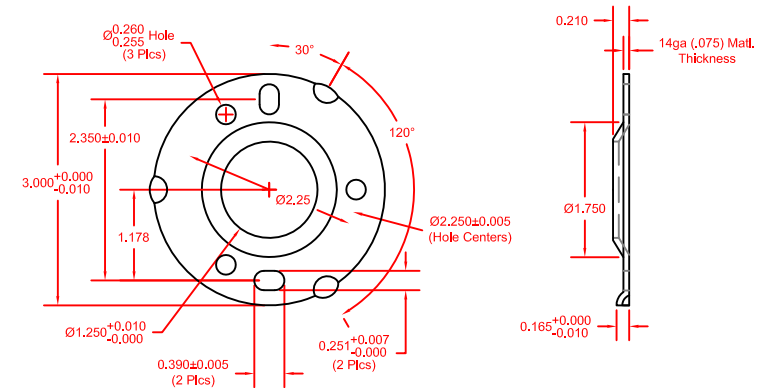

# SEACHROME

Seachrome Corporation  
1906 East Dominguez Street  
Long Beach, California 90810  
Phone: (800) 955-2476  
Fax: (800) 444-3380

Description:

GSD-330180-QCR  
33" x 18" Drinking Fountain Bar  
(no below ground extension)  
(Satin Stainless Finish)

QCR-14ga. Mounting Flange  
w/ 1-1/4" Hole, 5 Hole Flange.