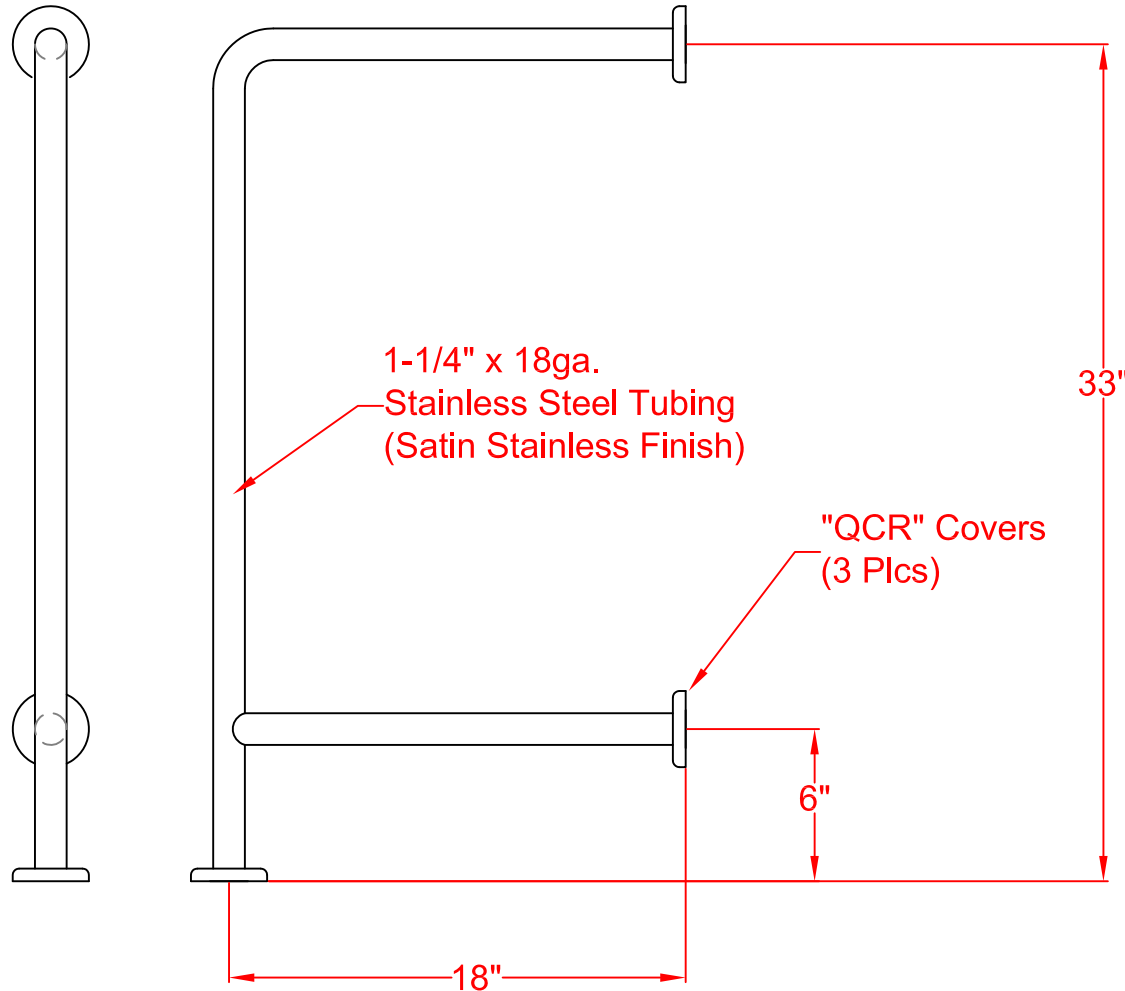

# SEACHROME

Seachrome Corporation  
1906 East Dominguez Street  
Long Beach, California 90810  
Phone: (800) 955-2476  
Fax: (800) 444-3380

Description:

GSD-330180-QCR  
33" x 18" Drinking Fountain Bar  
(no below ground extension)  
(Satin Stainless Finish)

QCR-14ga. Mounting Flange  
w/ 1-1/4" Hole, 5 Hole Flange.