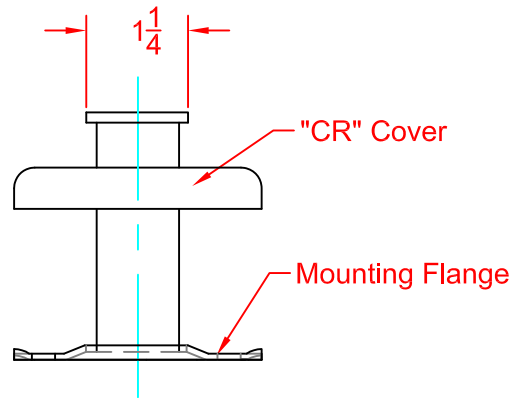

12-27-2012

MATERIALS

Mounting Flange: 3" Dia., 14ga. Stainless Steel
Post: 1" Dia., 18ga. Stainless Steel
Concealed Snap-On Cover: 22ga. Stainless Steel

FINISH

Satin Stainless Steel

ASSEMBLY VIEW

Mounting Flange Detail