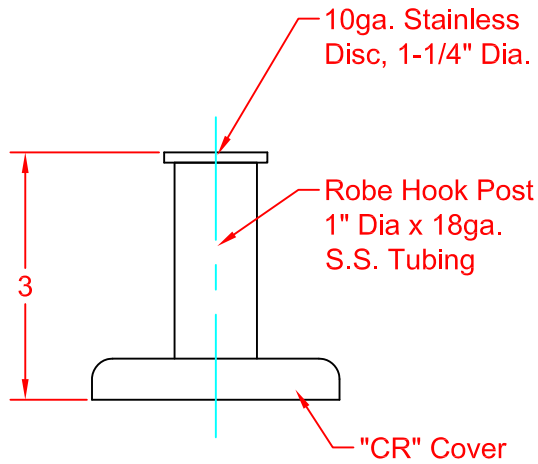

SEACHROME

Seachrome Corporation
1906 East Dominguez Street
Long Beach, California 90810
Phone: (800) 955-2476
Fax: (800) 444-3380

Description:

300-40-SS
SINGLE ROBE HOOK
(Made in the U.S.A.)

Customer:

Customer Part #

12-27-2012

MATERIALS

Mounting Flange: 3" Dia., 14ga. Stainless Steel
Post: 1" Dia., 18ga. Stainless Steel
Concealed Snap-On Cover: 22ga. Stainless Steel

FINISH

Satin Stainless Steel

ASSEMBLY VIEW

Mounting Flange Detail