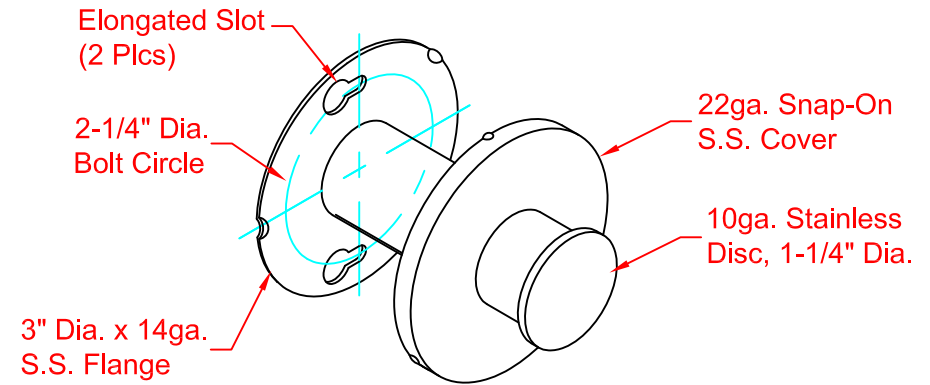

12-27-2012

MATERIALS

Mounting Flange: 3" Dia., 14ga. Stainless Steel
Post: 1" Dia., 18ga. Stainless Steel
Concealed Snap-On Cover: 22ga. Stainless Steel

FINISH

Satin Stainless Steel

ASSEMBLY VIEW

Mounting Flange Detail