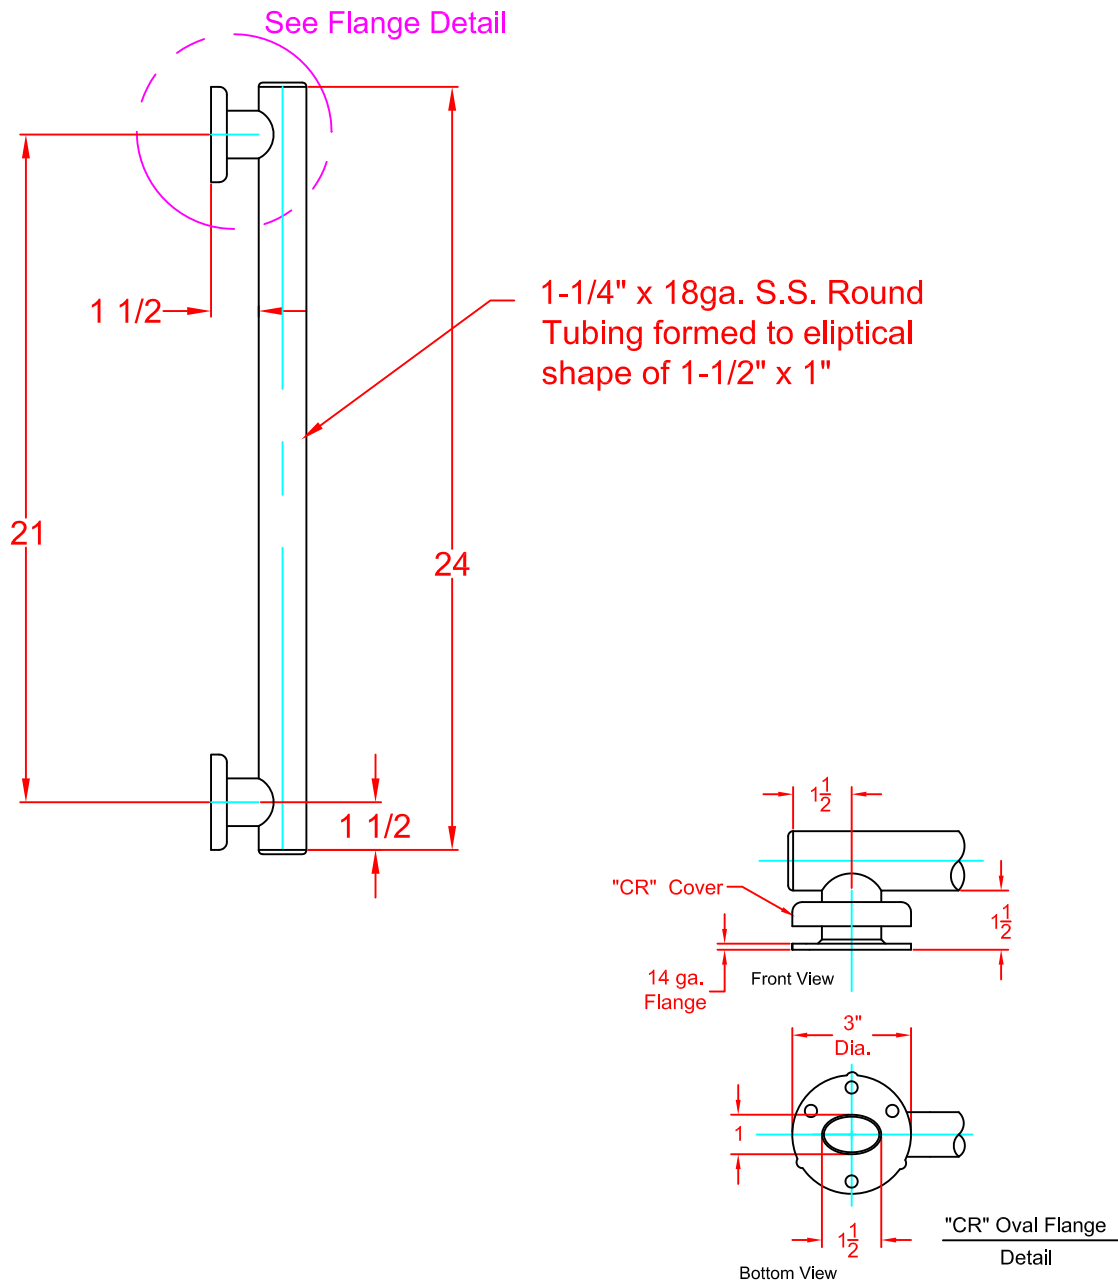

SEACHROME

Seachrome Corporation
1906 East Dominguez Street
Long Beach, California 90810
Phone: (800) 955-2476
Fax: (800) 444-3380

Description:

GSSO-240-HCR (Oval Tube Series)
21" Centers (1.50 x 1.00) Oval Grab Bar
(24" Overall, Both Ends Straight)
(Satin Stainless Finish)

Customer:

Customer Part #

06-09-2014

This drawing and the information contained herein is proprietary to Seachrome Corp. and shall not be reproduced, copied or disclosed in whole, or part, or used for manufacturing or for any other purpose without the written permission of Seachrome Corporation.