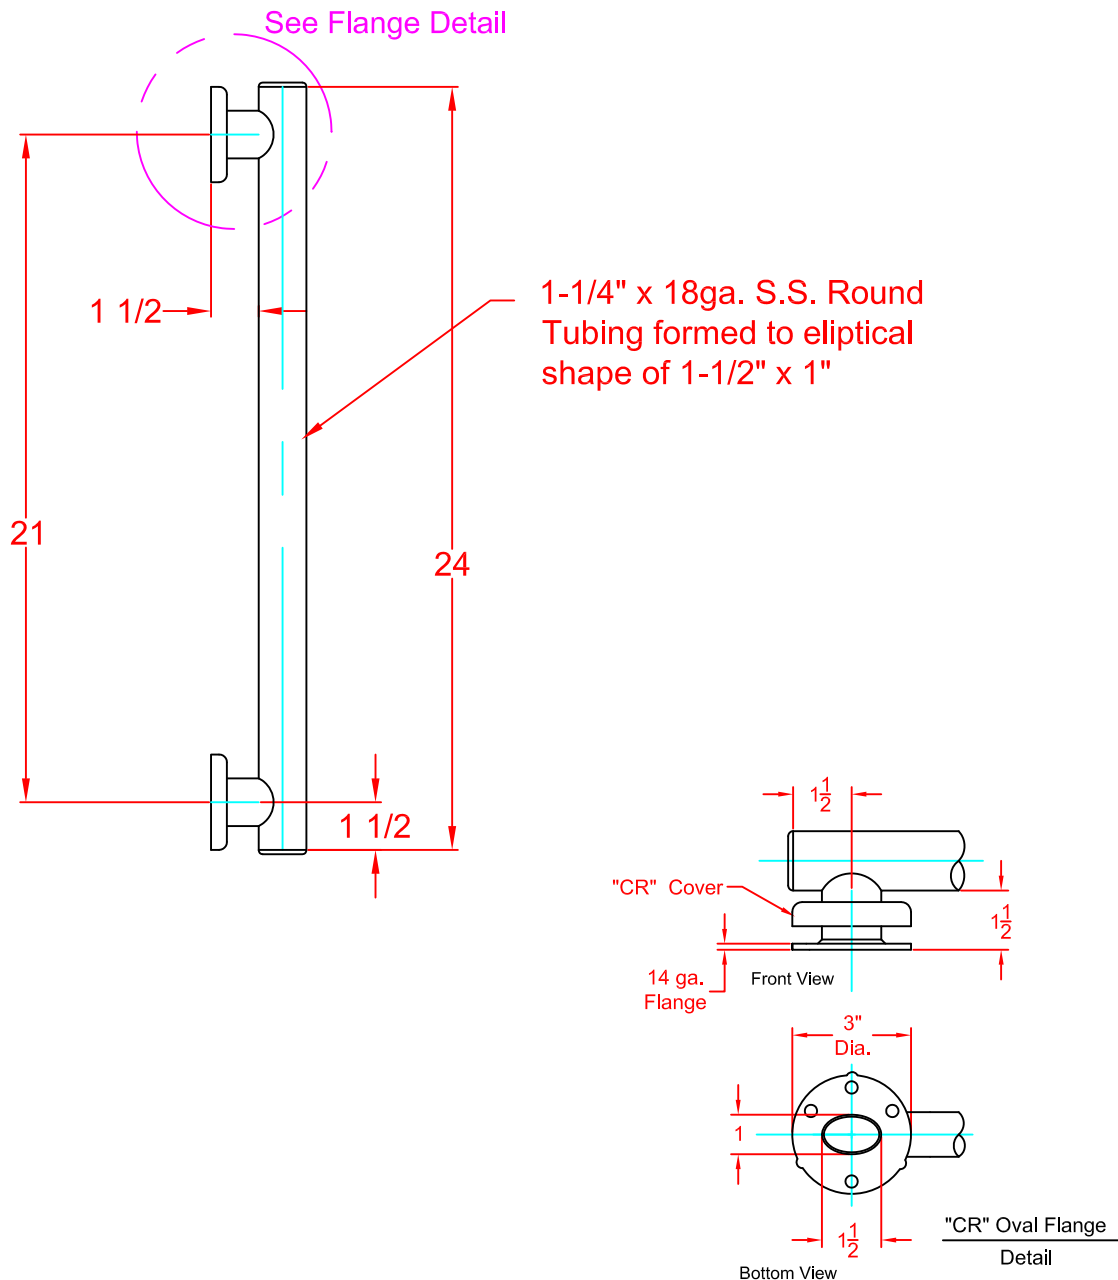

SEACHROME

Seachrome Corporation
1906 East Dominguez Street
Long Beach, California 90810
Phone: (800) 955-2476
Fax: (800) 444-3380

Description:

GSSO-240-HCR (Oval Tube Series)
21" Centers (1.50 x 1.00) Oval Grab Bar
(24" Overall, Both Ends Straight)
(Polished Stainless Finish)

Customer:

Customer Part #

08-19-2015

This drawing and the information contained herein is proprietary to Seachrome Corp. and shall not be reproduced, copied or disclosed in whole, or part, or used for manufacturing or for any other purpose without the written permission of Seachrome Corporation.