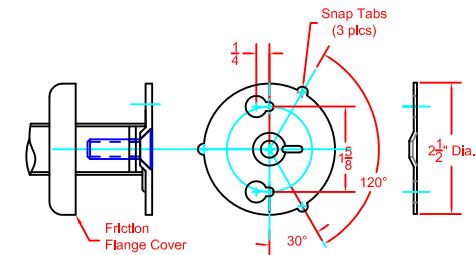

MATERIALS

Mounting Flange: 2-1/2" Dia., 14ga. Stainless Steel.

Post: 7/8" Dia., 18ga. Stainless Steel.

Concealed Friction Cover: 22ga. Stainless Steel.

Glass/Shelf Frame 7/8" Dia. x 18ga. Stainless Steel.