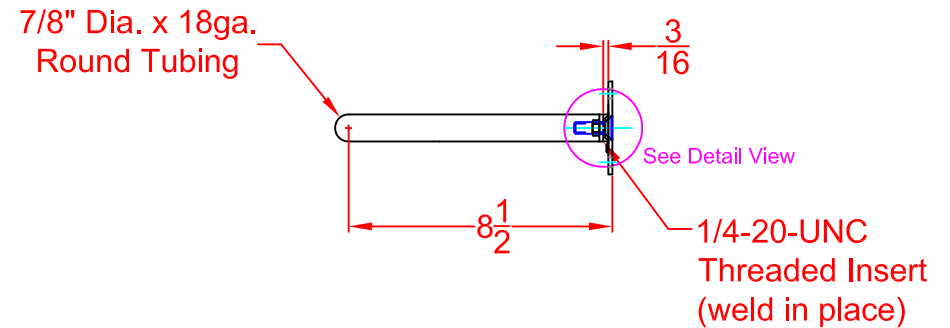

MATERIALS

Mounting Flange: 2-1/2" Dia., 14ga. Stainless Steel.

Post: 7/8" Dia., 18ga. Stainless Steel.

Concealed Friction Cover: 22ga. Stainless Steel.

Glass/Shelf Frame 7/8" Dia. x 18ga. Stainless Steel.

Mounting Flange Detail

SEACHROME

SEACHROME CORPORATION

Phone: (800) 955-2476

Fax: (800) 444-3380

www.seachrome.com

Description:

CORONADO SERIES
23-1/8" x 6" x 1/4" Thick
GLASS SHELF