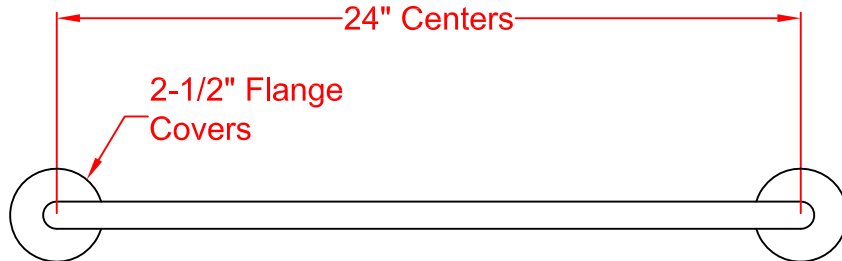

MATERIALS

Mounting Flange: 2-1/2" Dia., 14ga. Stainless Steel.

Post: 7/8" Dia., 18ga. Stainless Steel.

Concealed Friction Cover: 22ga. Stainless Steel.

Glass/Shelf Frame 7/8" Dia. x 18ga. Stainless Steel.

Mounting Flange Detail

SEACHROME

SEACHROME CORPORATION

Phone: (800) 955-2476

Fax: (800) 444-3380

www.seachrome.com

Description:

CORONADO SERIES
23-1/8" x 6" x 1/4" Thick
GLASS SHELF