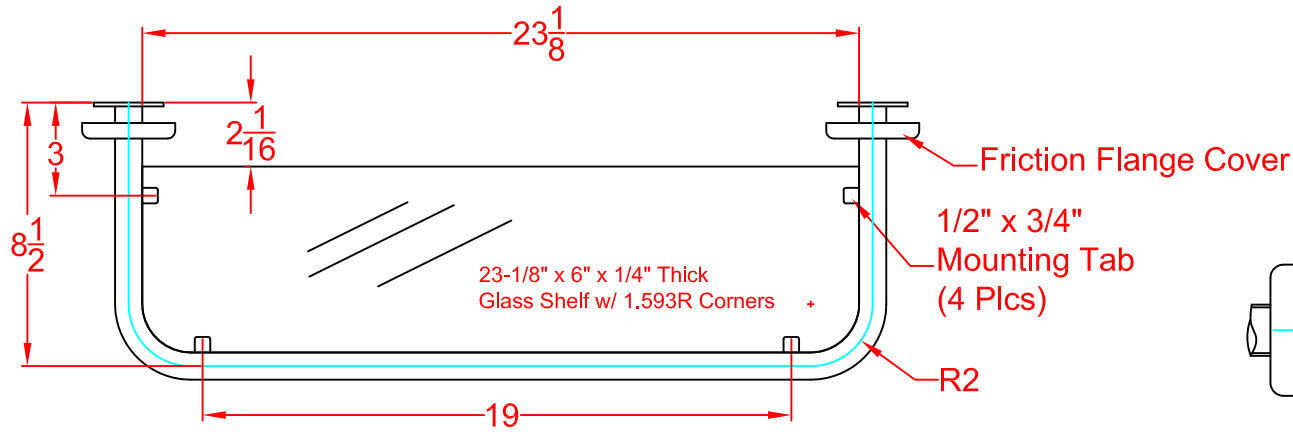

MATERIALS

Mounting Flange: 2-1/2" Dia., 14ga. Stainless Steel.

Post: 7/8" Dia., 18ga. Stainless Steel.

Concealed Friction Cover: 22ga. Stainless Steel.

Glass/Shelf Frame 7/8" Dia. x 18ga. Stainless Steel.

Mounting Flange Detail

SEACHROME

SEACHROME CORPORATION

Phone: (800) 955-2476

Fax: (800) 444-3380

www.seachrome.com

Description:

CORONADO SERIES
23-1/8" x 6" x 1/4" Thick
GLASS SHELF