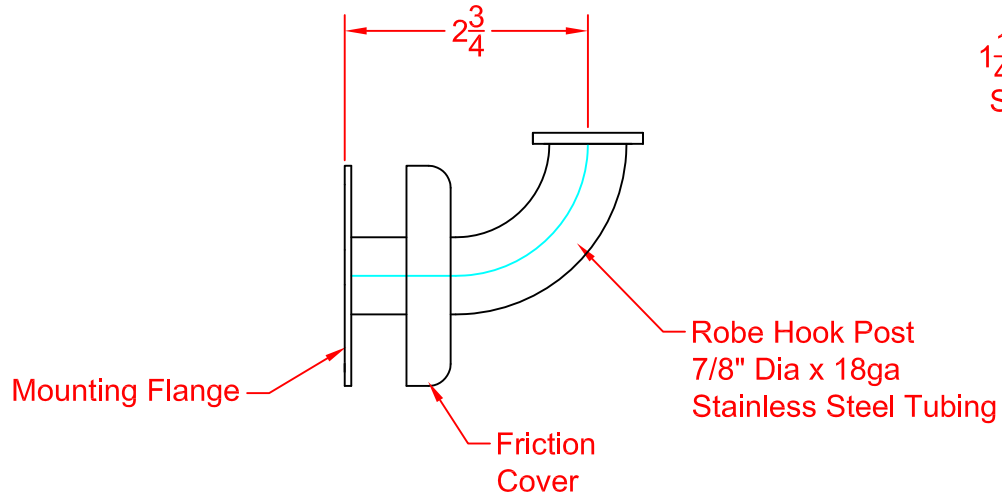

## CORONADO SERIES SINGLE ROBE HOOK

Customer:

Customer Part #

702-40

08-01-2012

This drawing and the information contained herein is proprietary to Seachrome Corp. and shall not be reproduced, copied or disclosed in whole, or part, or used for manufacturing or for any other purpose without the written permission of Seachrome Corporation.

### MATERIALS

Mounting Flange: 2-1/2" Dia., 14ga. Stainless Steel.

Tubing: 7/8" Dia., 18ga. Stainless Steel.

Concealed Friction Cover: 22ga. Stainless Steel.

Mounting Flange Detail