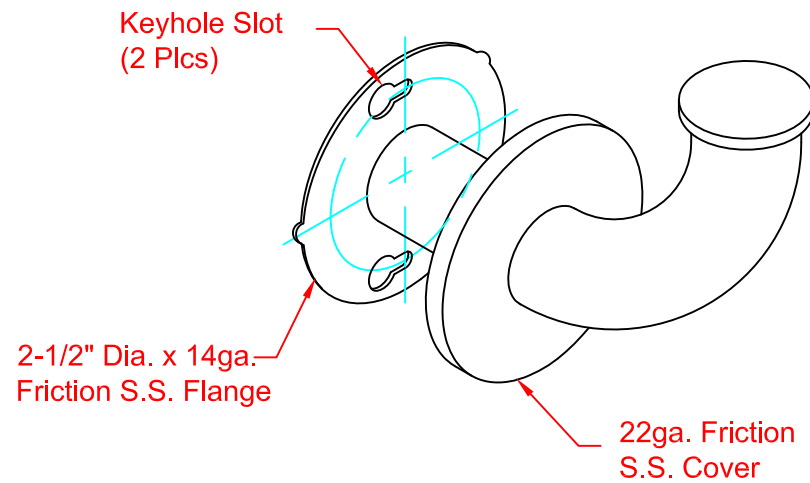

## CORONADO SERIES SINGLE ROBE HOOK

Customer:

Customer Part #

702-40

08-01-2012

This drawing and the information contained herein is proprietary to Seachrome Corp. and shall not be reproduced, copied or disclosed in whole, or part, or used for manufacturing or for any other purpose without the written permission of Seachrome Corporation.

### MATERIALS

Mounting Flange: 2-1/2" Dia., 14ga. Stainless Steel.

Tubing: 7/8" Dia., 18ga. Stainless Steel.

Concealed Friction Cover: 22ga. Stainless Steel.

Mounting Flange Detail