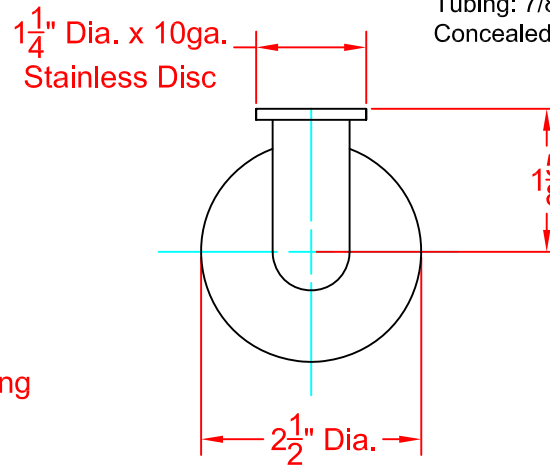

## CORONADO SERIES SINGLE ROBE HOOK

Customer:

Customer Part #

702-40

08-01-2012

This drawing and the information contained herein is proprietary to Seachrome Corp. and shall not be reproduced, copied or disclosed in whole, or part, or used for manufacturing or for any other purpose without the written permission of Seachrome Corporation.

### MATERIALS

Mounting Flange: 2-1/2" Dia., 14ga. Stainless Steel.

Tubing: 7/8" Dia., 18ga. Stainless Steel.

Concealed Friction Cover: 22ga. Stainless Steel.

Mounting Flange Detail