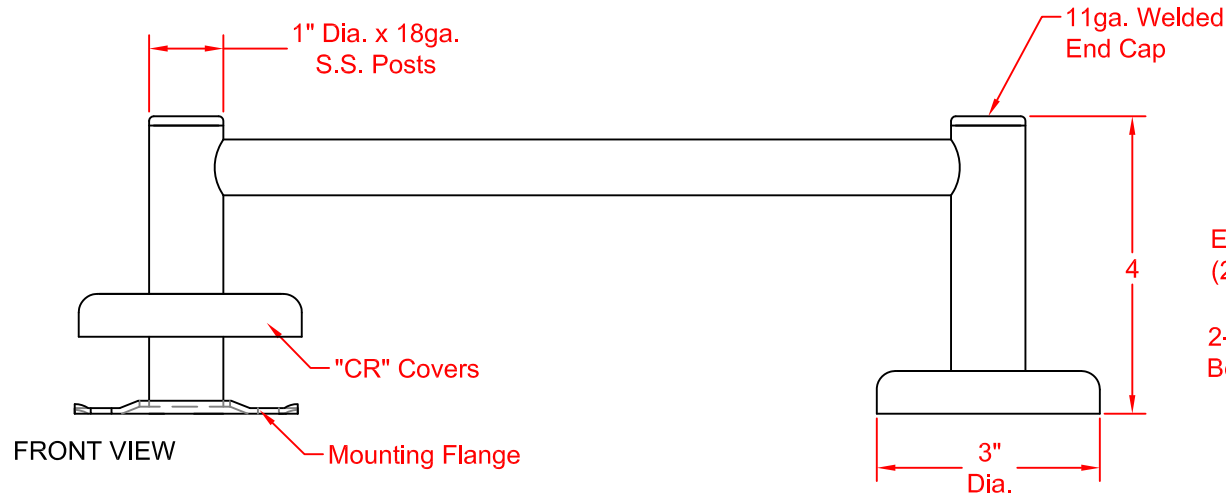

SEACHROME

Seachrome Corporation
1906 East Dominguez Street
Long Beach, California 90810
Phone: (800) 955-2476
Fax: (800) 444-3380

Description:

300-2024-SS
24" TOWEL BAR
(Made in the U.S.A.)

Customer:

Customer Part #

12-27-2012

MATERIALS

Mounting Flange: 3" Dia., 14ga. Stainless Steel
Post: 1" Dia., 18ga. Stainless Steel
Towel Bar: 3/4" Dia. x 20ga. Stainless Steel
Concealed Snap-On Cover: 22ga. Stainless Steel

FINISH

Satin Stainless Steel

Mounting Flange Detail