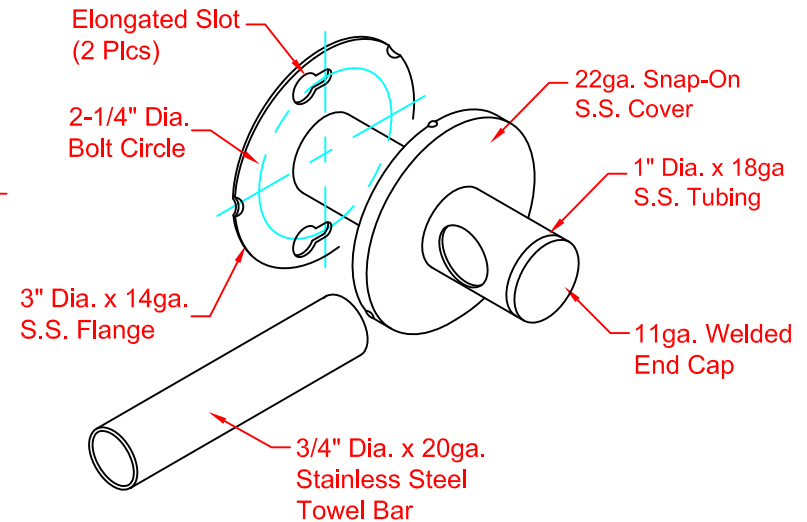

# SEACHROME

Seachrome Corporation  
1906 East Dominguez Street  
Long Beach, California 90810  
Phone: (800) 955-2476  
Fax: (800) 444-3380

Description:

300-2024-SS  
24" TOWEL BAR  
(Made in the U.S.A.)

## MATERIALS

Mounting Flange: 3" Dia., 14ga. Stainless Steel  
Post: 1" Dia., 18ga. Stainless Steel  
Towel Bar: 3/4" Dia. x 20ga. Stainless Steel  
Concealed Snap-On Cover: 22ga. Stainless Steel

## FINISH

Satin Stainless Steel

Mounting Flange Detail