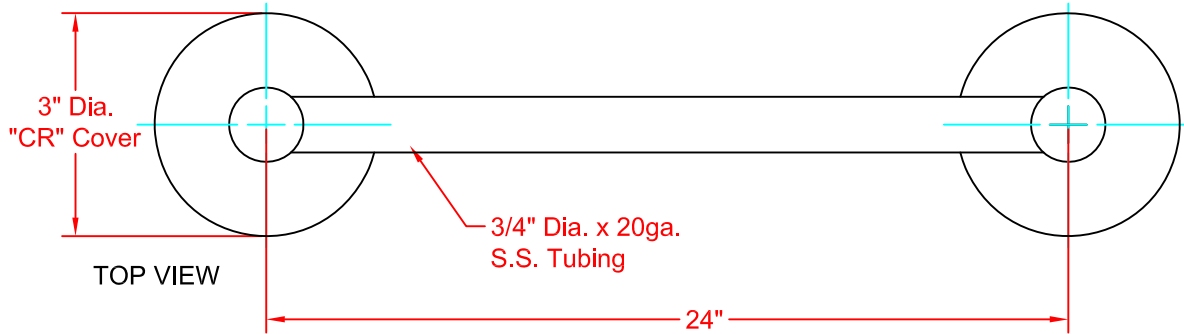

SEACHROME

Seachrome Corporation
1906 East Dominguez Street
Long Beach, California 90810
Phone: (800) 955-2476
Fax: (800) 444-3380

Description:

300-2024-SS
24" TOWEL BAR
(Made in the U.S.A.)

Customer:

Customer Part #

12-27-2012

MATERIALS

Mounting Flange: 3" Dia., 14ga. Stainless Steel
Post: 1" Dia., 18ga. Stainless Steel
Towel Bar: 3/4" Dia. x 20ga. Stainless Steel
Concealed Snap-On Cover: 22ga. Stainless Steel

FINISH

Satin Stainless Steel

Mounting Flange Detail